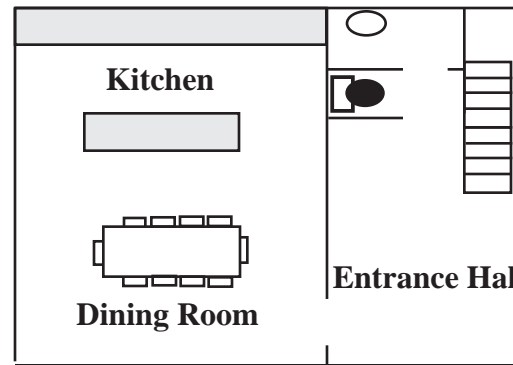

La Belle Fontaine

Layout of Rooms

Souigné Flacé - Le Mans

Le Mob
 Plus de Classique
www.callanderclassic.com

First Floor

La Belle Fontaine Souigné-Flacé - Le Mans

Less than 15mins drive from Le Mans and the circuit La Belle Fontaine was recently converted into a superb self contained country coach house residence. Part of a XV century manor makes it the ideal base for the Le Mans 24hrs & Classic. A welcome new addition to our property portfolio it is sure to be very popular with our guests. All the rooms are beautifully furnished and the bathrooms just some of the features of this property. Accommodation comprises four bedrooms, two ensuite and the other two sharing a large bathroom plus shower and a separate toilet. There are two further bedrooms located on a private floor in the adjacent manor. There is a large comfortable lounge for guests to relax in and impressive dining and kitchen areas. The secluded attractive gardens house a large swimming pool and overlook open countryside. Being close to the circuit, and a quality well appointed residence La Belle Fontaine comes highly recommended.

Ground Floor

Bedroom 4

Bedroom 3

Second Floor Manor House