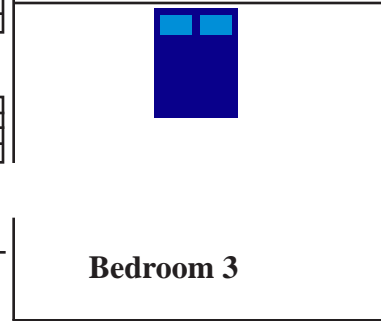

La Belle Fontaine

Layout of Rooms

Souigné Flacé - Le Mans

Le Mob
 Plus de Classique
www.callanderclassic.com

First Floor

La Belle Fontaine Souigné-Flacé - Le Mans

Less than 15mins drive from Le Mans and the circuit La Belle Fontaine was recently converted into a superb self contained country coach house residence. Part of a XV century manor makes it the ideal base for the Le Mans 24hrs & Classic. A welcome new addition to our property portfolio it is sure to be very popular with our guests. All the rooms are beautifully furnished and the bathrooms just some of the features of this property. Accommodation comprises four bedrooms, two ensuite and the other two sharing a large bathroom plus shower and a separate toilet. There are two further bedrooms located on a private floor in the adjacent manor. There is a large comfortable lounge for guests to relax in and impressive dining and kitchen areas. The secluded attractive gardens house a large swimming pool and overlook open countryside. Being close to the circuit, and a quality well appointed residence La Belle Fontaine comes highly recommended.

Ground Floor

Bedroom 4

Bedroom 3

Second Floor Manor House