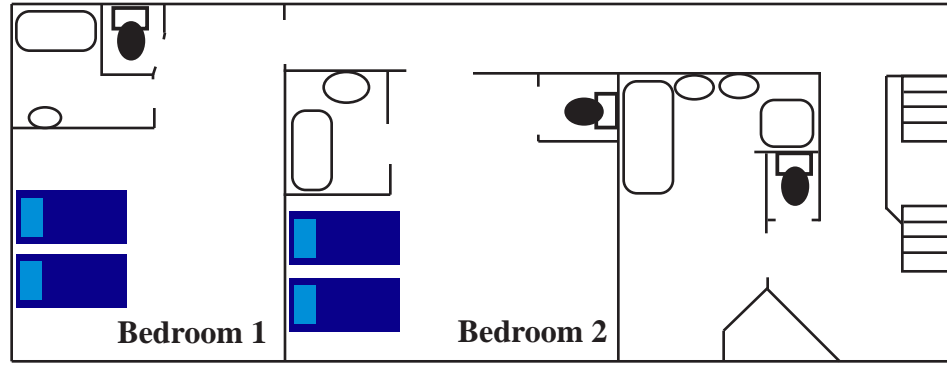

La Belle Fontaine

Layout of Rooms

Souigné Flacé - Le Mans

Le Mob
 Plus de Classique
www.callanderclassic.com

First Floor

La Belle Fontaine Souigné-Flacé - Le Mans

Less than 15mins drive from Le Mans and the circuit La Belle Fontaine was recently converted into a superb self contained country coach house residence. Part of a XV century manor makes it the ideal base for the Le Mans 24hrs & Classic. A welcome new addition to our property portfolio it is sure to be very popular with our guests. All the rooms are beautifully furnished and the bathrooms just some of the features of this property. Accommodation comprises four bedrooms, two ensuite and the other two sharing a large bathroom plus shower and a separate toilet. There are two further bedrooms located on a private floor in the adjacent manor. There is a large comfortable lounge for guests to relax in and impressive dining and kitchen areas. The secluded attractive gardens house a large swimming pool and overlook open countryside. Being close to the circuit, and a quality well appointed residence La Belle Fontaine comes highly recommended.

Ground Floor

Bedroom 4

Bedroom 3

Second Floor Manor House