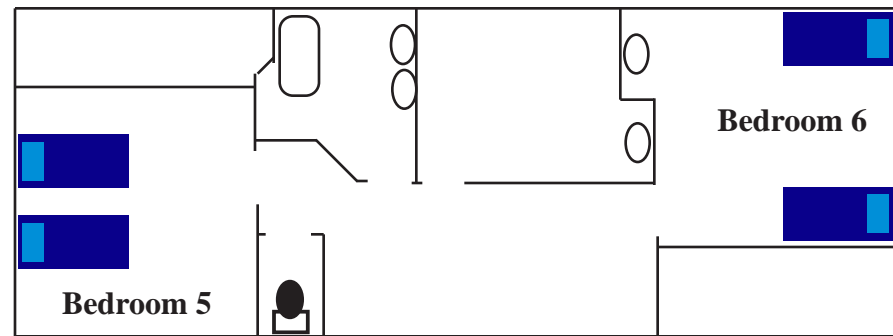

La Belle Fontaine

Layout of Rooms

Souigné Flacé - Le Mans

Le Mob
 Plus de Classique
www.callanderclassic.com

First Floor

La Belle Fontaine Souigné-Flacé - Le Mans

Less than 15mins drive from Le Mans and the circuit La Belle Fontaine was recently converted into a superb self contained country coach house residence. Part of a XV century manor makes it the ideal base for the Le Mans 24hrs & Classic. A welcome new addition to our property portfolio it is sure to be very popular with our guests. All the rooms are beautifully furnished and the bathrooms just some of the features of this property. Accommodation comprises four bedrooms, two ensuite and the other two sharing a large bathroom plus shower and a separate toilet. There are two further bedrooms located on a private floor in the adjacent manor. There is a large comfortable lounge for guests to relax in and impressive dining and kitchen areas. The secluded attractive gardens house a large swimming pool and overlook open countryside. Being close to the circuit, and a quality well appointed residence La Belle Fontaine comes highly recommended.

Ground Floor

Bedroom 4

Bedroom 3

Second Floor Manor House