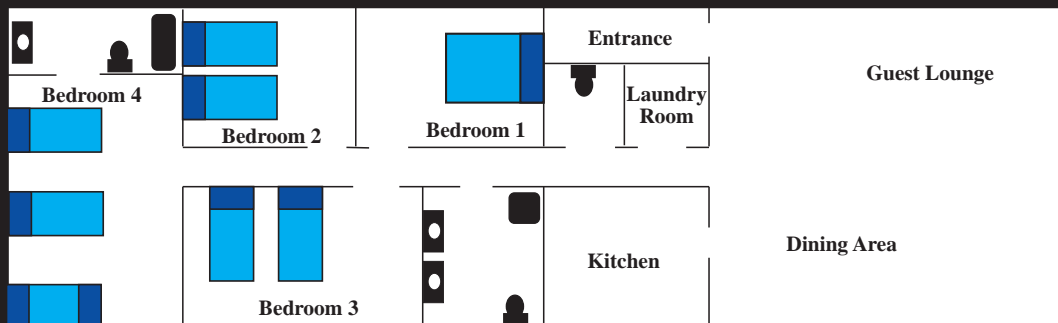

La Chapellerie

Souvre - Berney En Champagne Nr Le Mans

GROUND FLOOR

UPPER FLOOR

STABLE BLOCK

Layout of Rooms

Situated in the tiny village of Souvré less than 20 mins drive into Le Mans La Chapellerie is a traditional converted French farmhouse. The good sized comfortable bedrooms can accommodate between two and four persons, mostly ensuite. La Vigne bedroom is situated in one of the outbuildings with its own access stair. There is a large kitchen / dinning area, and living room. Guests are invited to use the outside patios to relax and enjoy the relaxed country atmosphere La Chapellerie generates. Ex farmer Maurice and Kathy an American lady by birth are superb hosts and take great pride in ensuring guests feel at home.